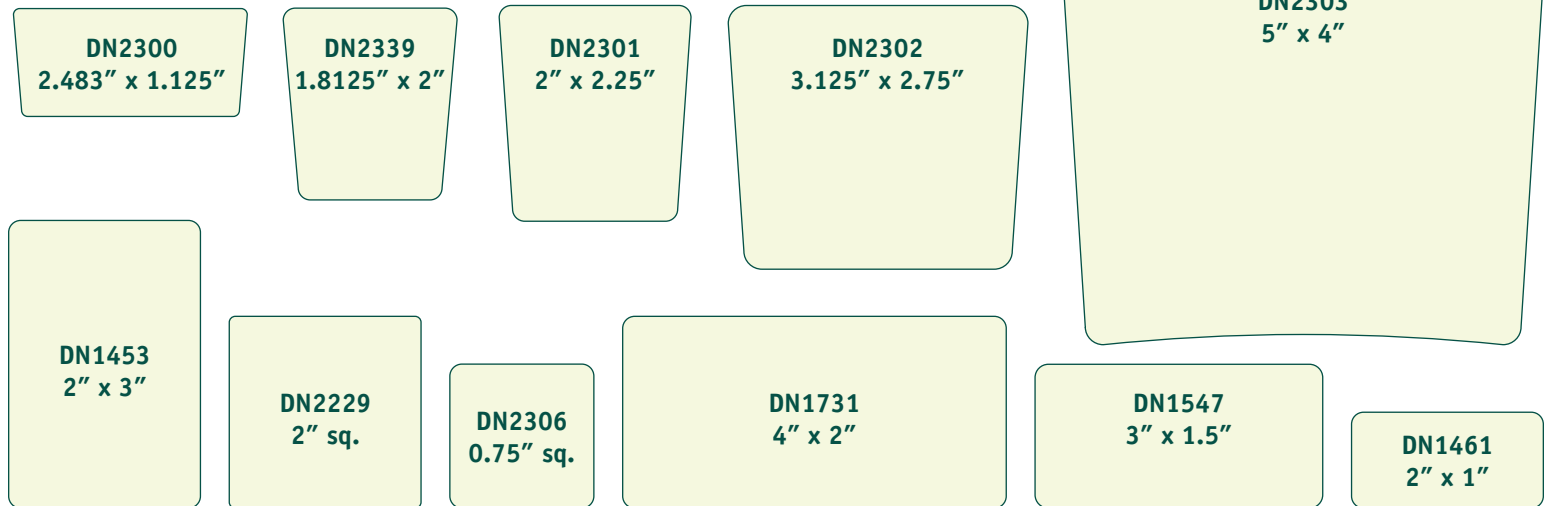

# Thermal Adhesive Labels made to suit your needs!

Order labels fully printed, partially printed, or as blanks

## Easy to order! 1000 MINIMUM ORDER QUANTITY

Label roll quantities can be split into smaller rolls.

Example: (2) rolls of 500 of the same variety

- 3 roll sizes available: 8", 11", & 15" outside diameter roll.
- Produced with a 3" core.
- PET and Paper liner available.

## 2 week lead time upon order

### 11 Shapes Available

**CAUTION!** Adhesive labels are designed to adhere to a clean, dry and smooth surface. Dirt or water may affect adhesion.